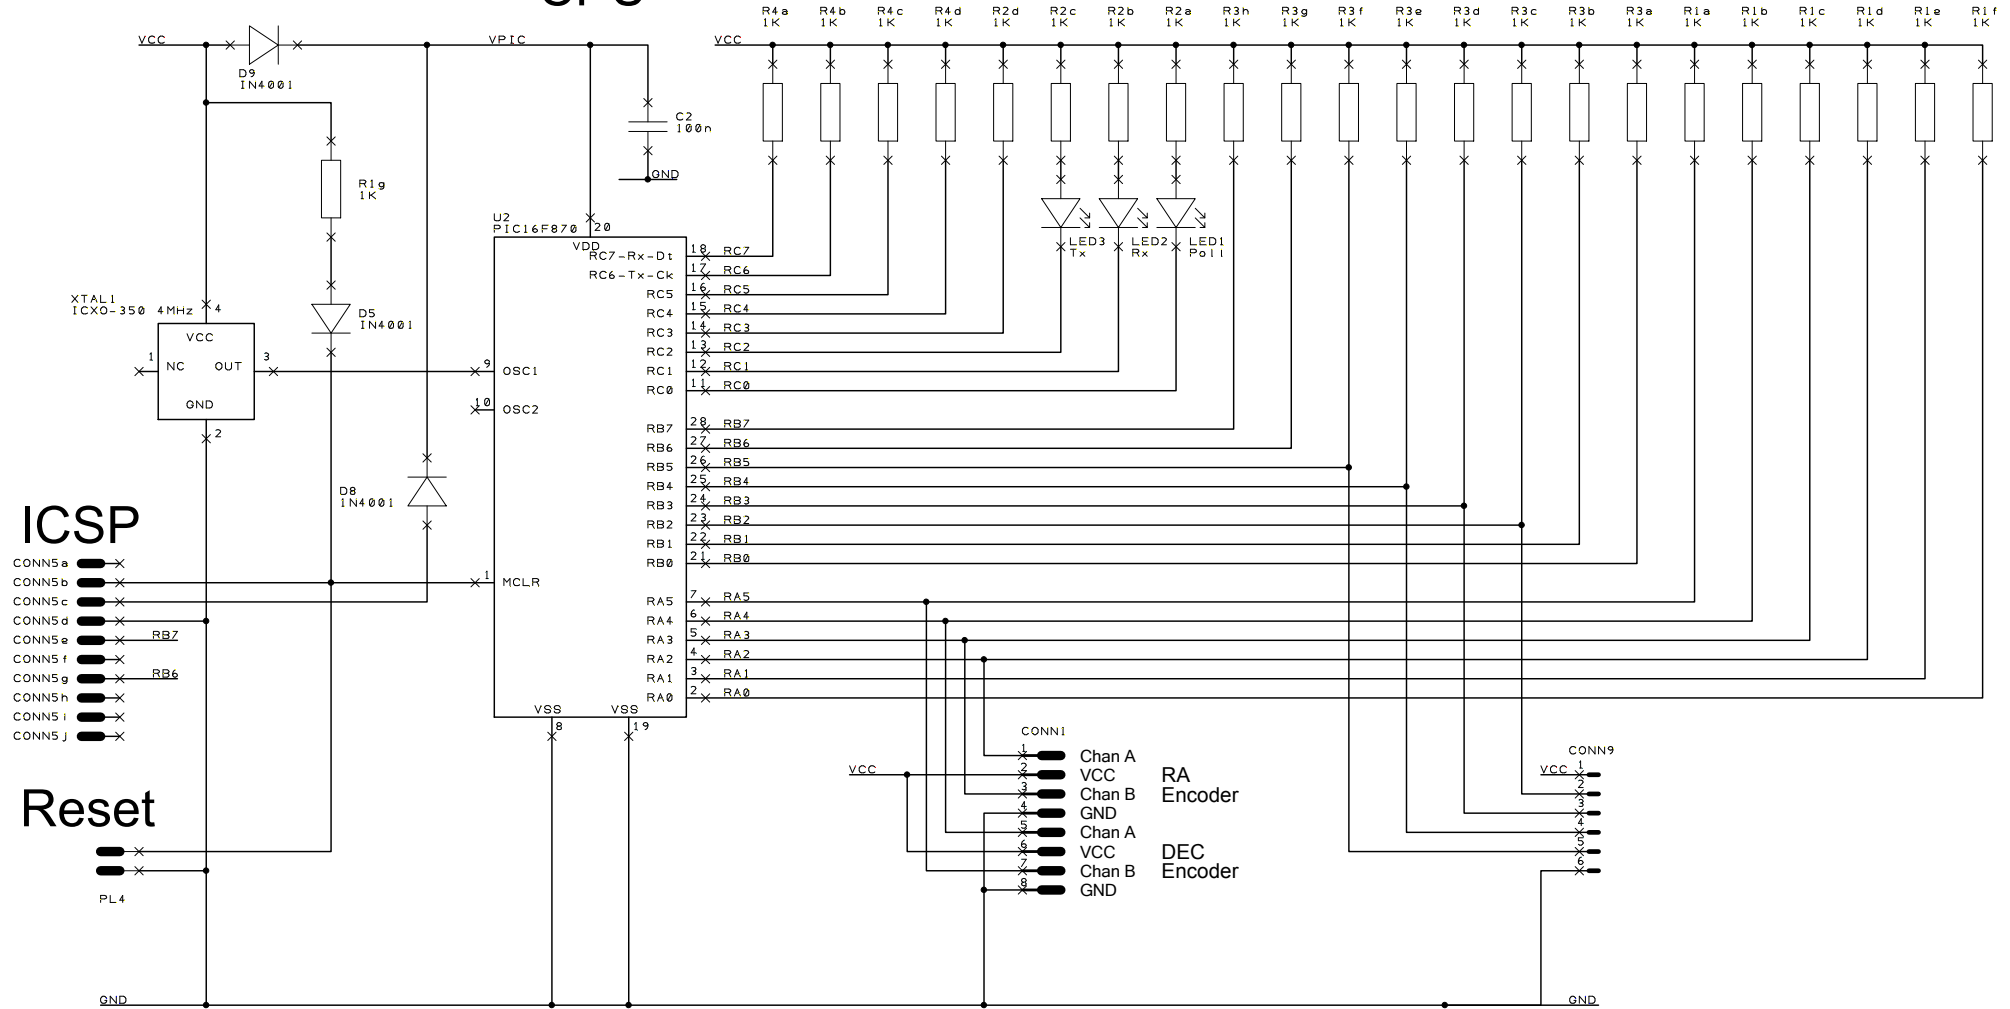

CPU

Encoder Inputs

DSC Project MK II
CPU And ICSP Interface
Encoder Inputs And Port B